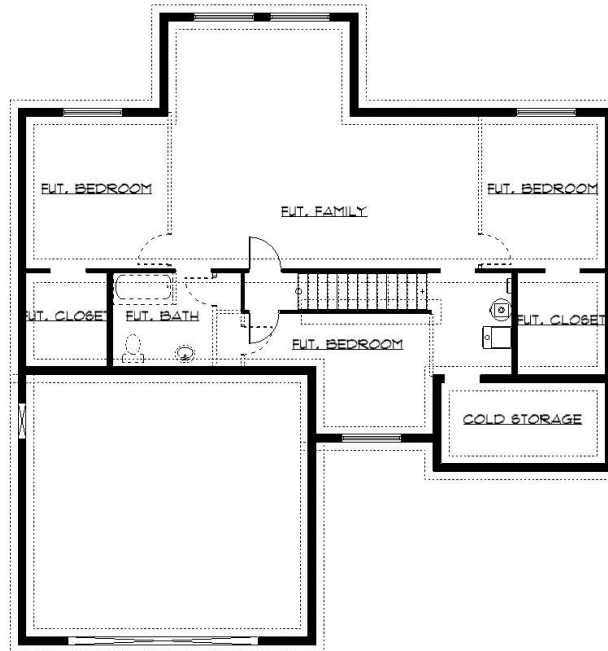

Traditional Elevation

Brian Head

Notes

Main Floor

Basement

Main Floor	1316 Sf
Basement	1322 sf
Bonus	264 sf
Total SF	2902 sf
Garage	2 or 3 car front or side load

The Brian Head has 3 bedroom up with a bonus room and room for 3 more beds and great room down. Designed to expand with Infinity expansion options.