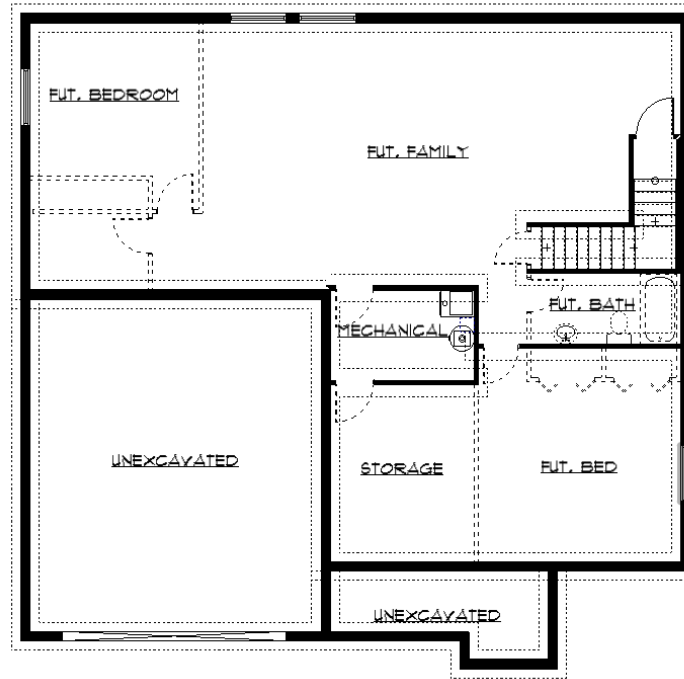

Traditional Elevation

Keystone

Notes

Main Floor

Basement

Main Floor	1480 Sf
Basement	1500 sf
Bonus	N/A
Total SF	2980 sf
Garage	2 or 3 car front or side load

The Keystone has 3 bedrooms up and room for 2 more beds and great room down. Designed to expand with Infinity expansion options.