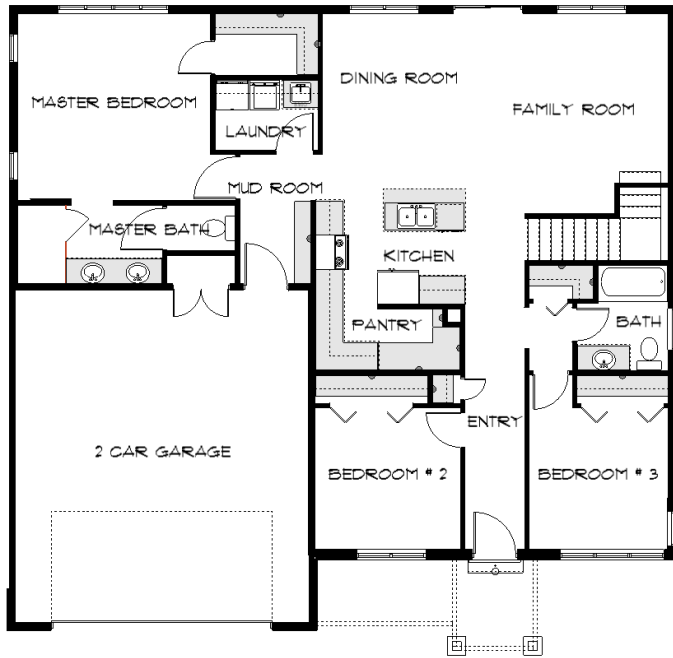

Traditional Elevation

Keystone

Notes

Main Floor

Basement

Main Floor	1480 Sf
Basement	1500 sf
Bonus	N/A
Total SF	2980 sf
Garage	2 or 3 car front or side load

The Keystone has 3 bedrooms up and room for 2 more beds and great room down. Designed to expand with Infinity expansion options.