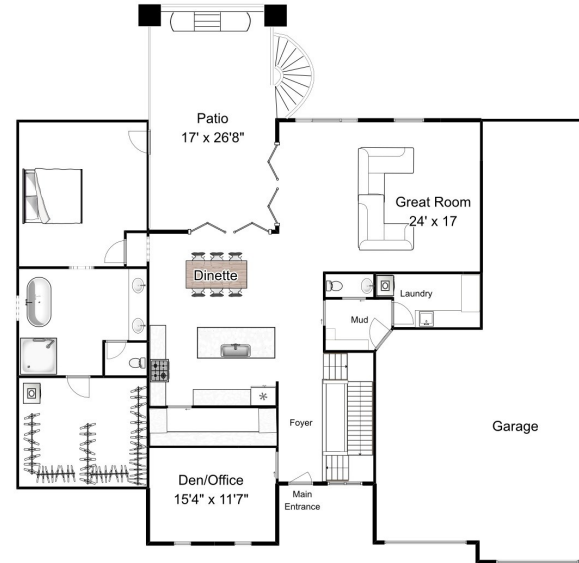

Bluegrass

[Click Here](#)

to customize plan
and place furniture

Notes

CALUTE HOMES
Excellence by Design

Sales@Calutehomes.com T.801-778-0880