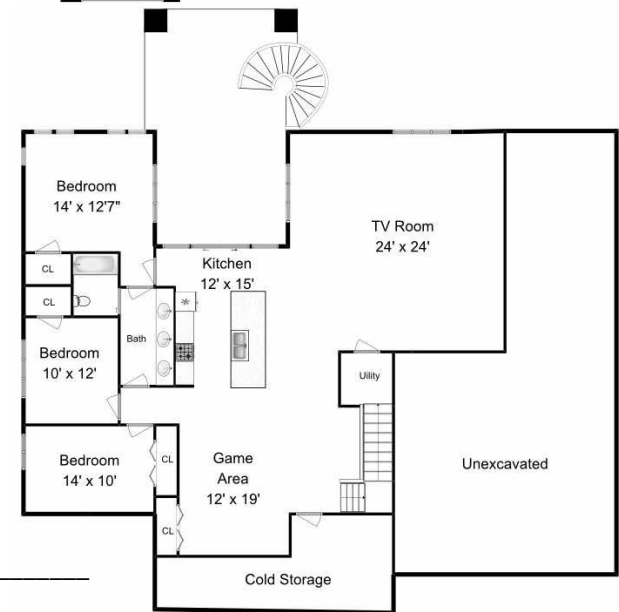

Bluegrass

[Click Here](#)

to customize plan
and place furniture

Notes

CALUTE HOMES
Excellence by Design

Sales@Calutehomes.com T.801-778-0880