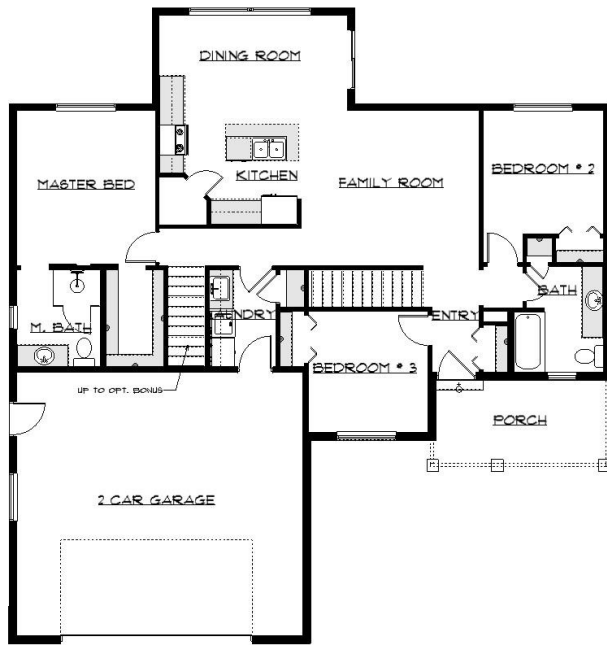

Brian Head

Traditional Elevation

Main Floor

Basement

Main Floor	1316 Sf
Basement	1322 sf
Bonus	264 sf
Total SF	2902 sf
Garage	2 or 3 car front or side load

The Brian Head has 3 bedroom up with a bonus room and room for 3 more beds and great room down. Designed to expand with Infinity expansion options.