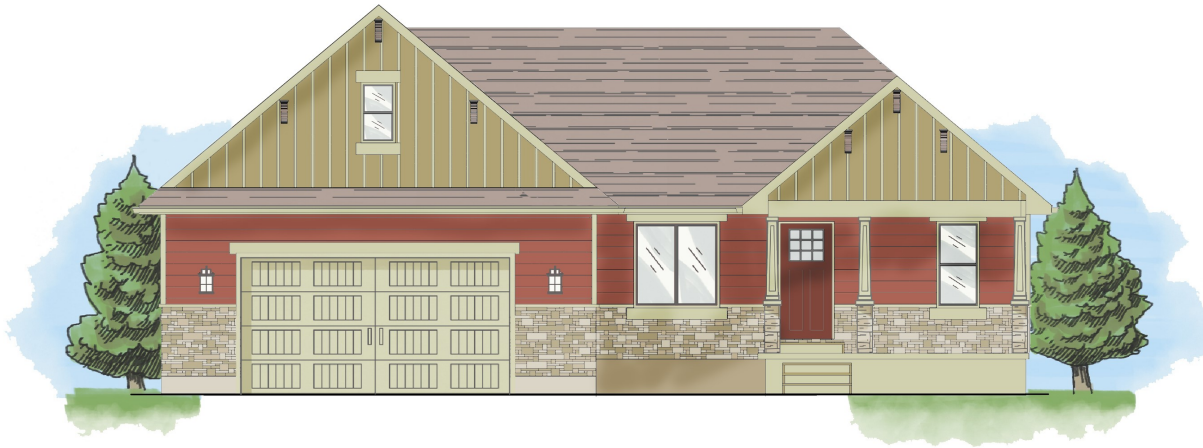

Brian Head

Traditional Elevation

Main Floor

Basement

Main Floor	1316 Sf
Basement	1322 sf
Bonus	264 sf
Total SF	2902 sf
Garage	2 or 3 car front or side load

The Brian Head has 3 bedroom up with a bonus room and room for 3 more beds and great room down. Designed to expand with Infinity expansion options.