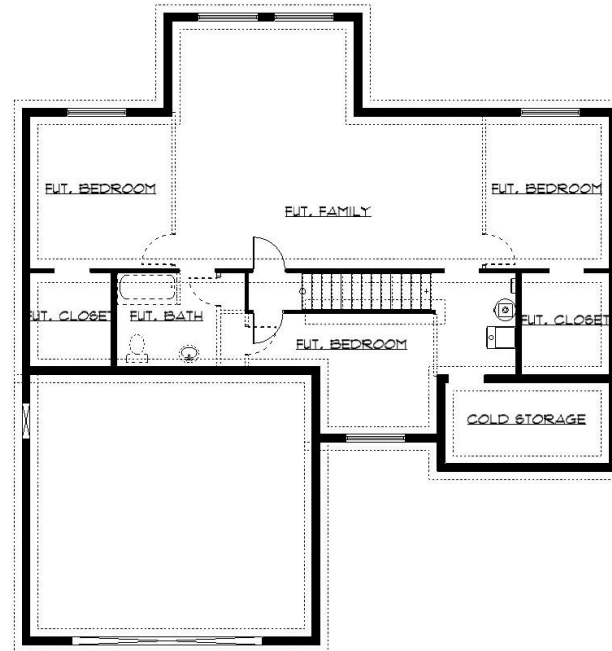

Brian Head

Traditional Elevation

Main Floor

Basement

Main Floor	1316 Sf
Basement	1322 sf
Bonus	264 sf
Total SF	2902 sf
Garage	2 or 3 car front or side load

The Brian Head has 3 bedroom up with a bonus room and room for 3 more beds and great room down. Designed to expand with Infinity expansion options.