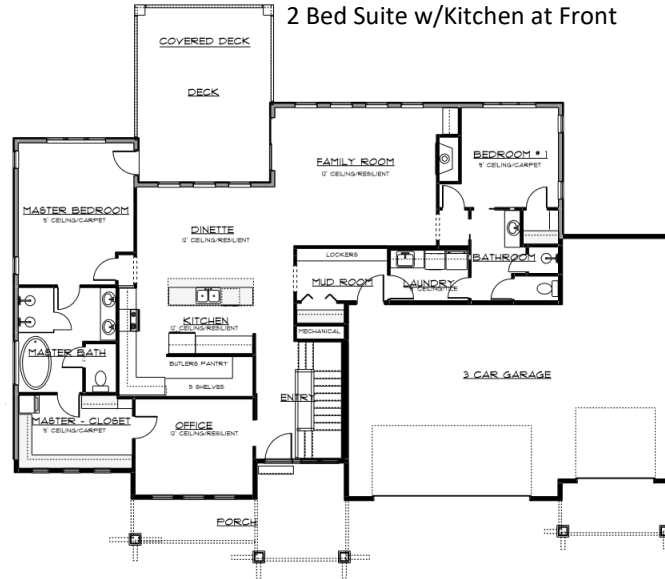

Percussion

5 Bed w/Kitchen at Front

Notes

CALUTEHOMES
Excellence by Design

Sales@Calutehomes.com T.801-778-0880